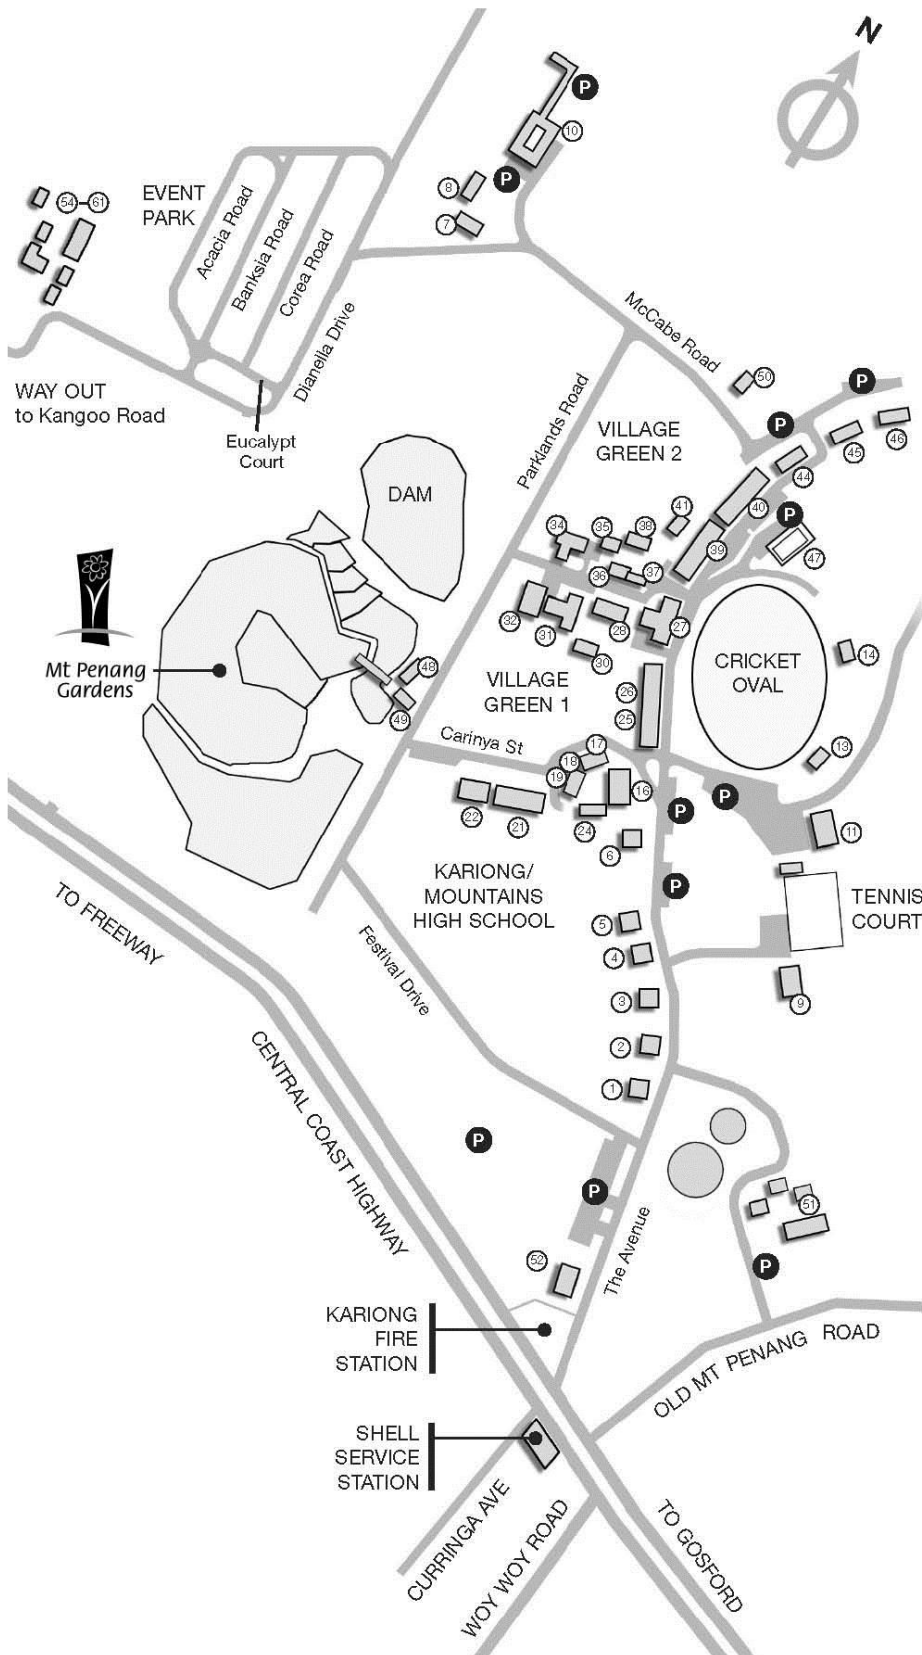

Mt Penang Parklands

1	NAISDA Dance College
2	Cen.Coast Post School Options
3	NAISDA Dance College
4	NAISDA Dance College
5	NAISDA Dance College
6	NAISDA Dance College
7	NAISDA Dance College
8	NAISDA Dance College
9	NAISDA Dance College
10	Sunnyfield
11	International Football School
13	International Football School
14	International Football School
16	CCRDC Offices
17	Coffey Geosciences
18	ADG Architects
19	ADG Architects
21	International Football School
22	Health Infrastructure
25	International Football School
26	NAISDA Dance College
27a	International Football School
27b	International Football School
28a	International Football School
28b	International Football School
30	Baptistcare NSW
31	NAISDA Dance College
32	NAISDA Dance College
34	Kariong Community Pre School
35	BT Ryan & Associates
36	Storage Area
37	Living Strength Health Services
38a	Travers Environmental
38b	Baxter Building Co (NSW)
39	International Football School
40	Vacant
41	International Football School
44	KU Children's Services
45	Cen.Coast Post School Options
46	Cen.Coast Post School Options
47	Swimming Pool - IFS
48/49	Waterfall Cafe
51	Rotary Club of Kariong
52	Central Coast Tourism
54/61	Youth Connections